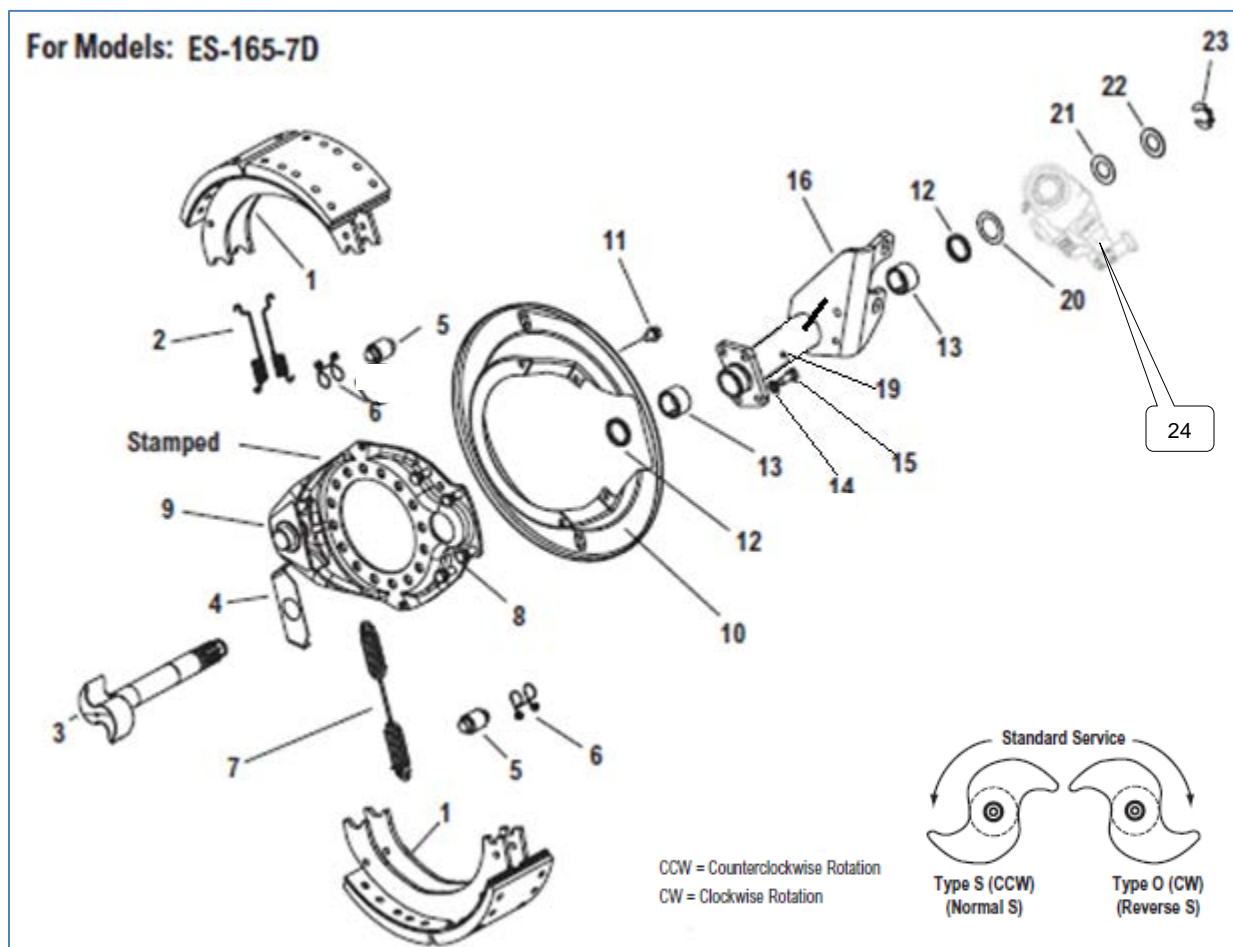

Fast Change

Item	Description	Qty Per Axle	Part Number	Notes
			Fast Change ES-165-7D 16.5"x7"	
1	Shoe & Lining	4	See Shoe and Lining Kits	
2	Spring	4	NSS	See spring kit, Minor OH kit
3	Camshaft CCW	1	NSS	See Camshaft & Bracket kit
3	Camshaft CW	1	NSS	See Camshaft & Bracket kit
4	Cam Head Washer	2	806380	
5	Roller	4	806234	
6	Retainer	4	808058	
7	Spring	2	818278	
9	Spider	1	79935	
10	Dust Shield Kit	2	325148	Item 11 included
11	Dust Shield Screw	8	804703	
12	Grease Seal	4	NSS	Use kit below
13	Camshaft Bushing	4	NSS	Use kit below
14	Lock washer	8	90414	
15	Cap screw	8	38540	
16	Cam bracket	2	NSS	See Camshaft & Bracket Kit
19	Grease Fitting	2	819790	
20	Slack Adjuster Inner Washer	2	43943	
21	Camshaft Shim Washer	AR	23570	0.030"
22	Camshaft Shim Washer	AR	35428	0.060"
23	Camshaft Retainer Snap ring	2	K096296K	
Assemblies and Kits				
3,4,12,13,16 20-23	Camshaft & Bracket Kit CCW	1	326582	AIRGLIDE Suspension
3,4,12,13,16 20-23	Camshaft & Bracket Kit CW	1	326583	AIRGLIDE Suspension
1,2,5-7	Shoe and Lining Kits	2	K098127	Major Overhaul Kit (OE Part) ES600
1,2,557	Shoe and Lining Kits	2	2SS098127	Major Overhaul Kit (AM Part)
2,5-7	Roller and Spring Kit	2	314147N	Minor Overhaul Kit
2,7	Spring Kit	2	316896	
12,13,23	S-cam Bush and seal Kit	2	127808	
Slack Adjuster				
24	Manual	2	73617	5.5" & 6.5"
24	Auto	2	900SA08602	5.5" Arm 1.5"x10Spline GUNITE