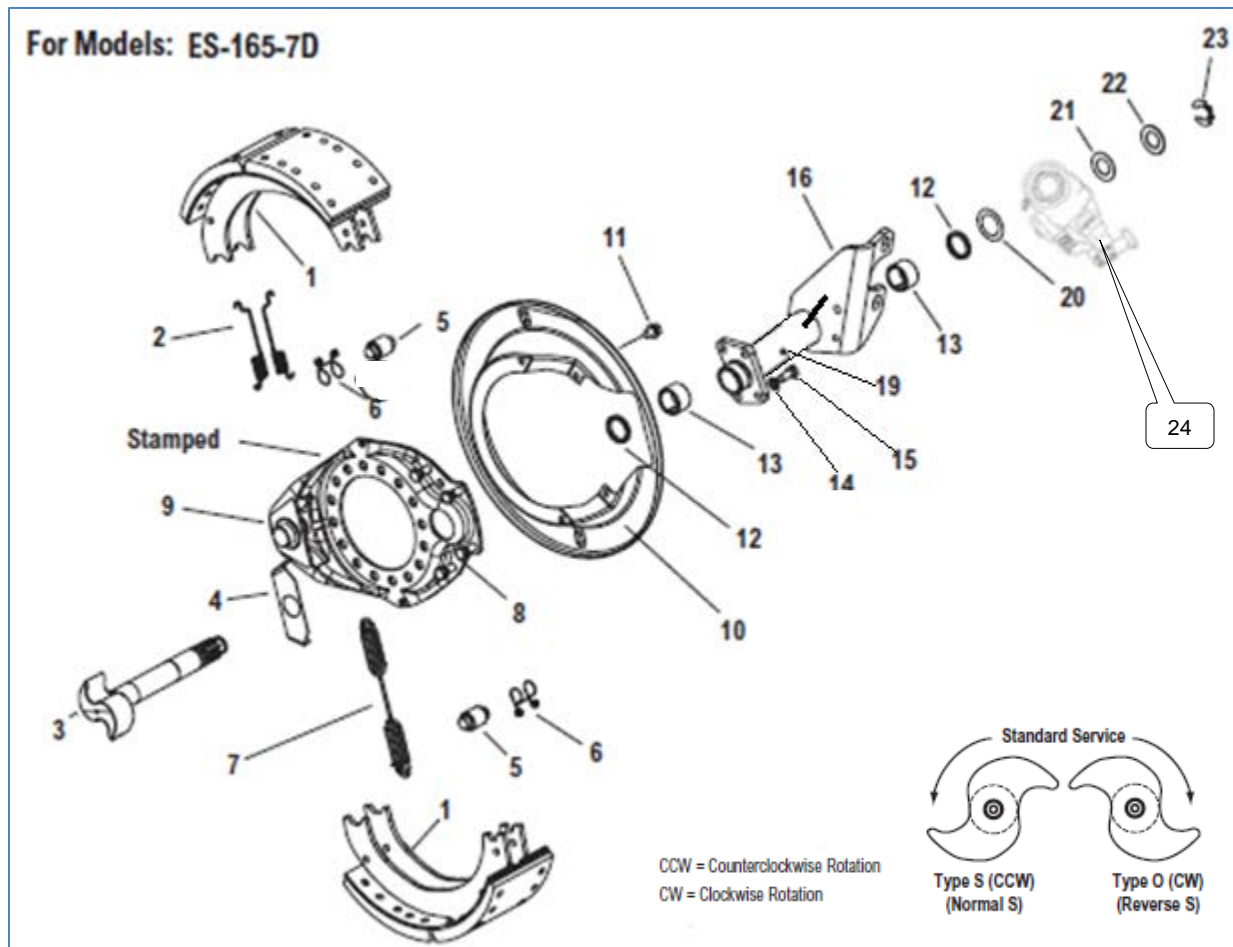

#### Fast Change

Item	Description	Qty Per Axle	Part Number	Notes
			<b>Fast Change</b> ES-165-7D 16.5"x7"	
1	Shoe & Lining	4	See Shoe and Lining Kits	
2	Spring	4	NSS	See spring kit, Minor OH kit
3	Camshaft CCW	1	NSS	See Camshaft & Bracket kit
3	Camshaft CW	1	NSS	See Camshaft & Bracket kit
4	Cam Head Washer	2	806380	
5	Roller	4	806234	
6	Retainer	4	808058	
7	Spring	2	818278	
9	Spider	1	79935	
10	Dust Shield Kit	2	325148	Item 11 included
11	Dust Shield Screw	8	804703	
12	Grease Seal	4	NSS	Use kit below
13	Camshaft Bushing	4	NSS	Use kit below
14	Lock washer	8	90414	
15	Cap screw	8	38540	
16	Cam bracket	2	NSS	See Camshaft & Bracket Kit
19	Grease Fitting	2	819790	
20	Slack Adjuster Inner Washer	2	43943	
21	Camshaft Shim Washer	AR	23570	0.030"
22	Camshaft Shim Washer	AR	35428	0.060"
23	Camshaft Retainer Snap ring	2	K096296K	
Assemblies and Kits				
3,4,12,13,16 20-23	Camshaft & Bracket Kit CCW	1	326582	AIRGLIDE Suspension
3,4,12,13,16 20-23	Camshaft & Bracket Kit CW	1	326583	AIRGLIDE Suspension
1,2,5-7	Shoe and Lining Kits	2	K098127	Major Overhaul Kit (OE Part) ES600
1,2,557	<i>Shoe and Lining Kits</i>	2	2SS098127	<i>Major Overhaul Kit (AM Part)</i>
2,5-7	Roller and Spring Kit	2	314147N	Minor Overhaul Kit
2,7	Spring Kit	2	316896	
12,13,23	S-cam Bush and seal Kit	2	127808	
Slack Adjuster				
24	Manual	2	73617	5.5" & 6.5"
24	Auto	2	900SA08602	5.5" Arm 1.5"x10Spline GUNITE