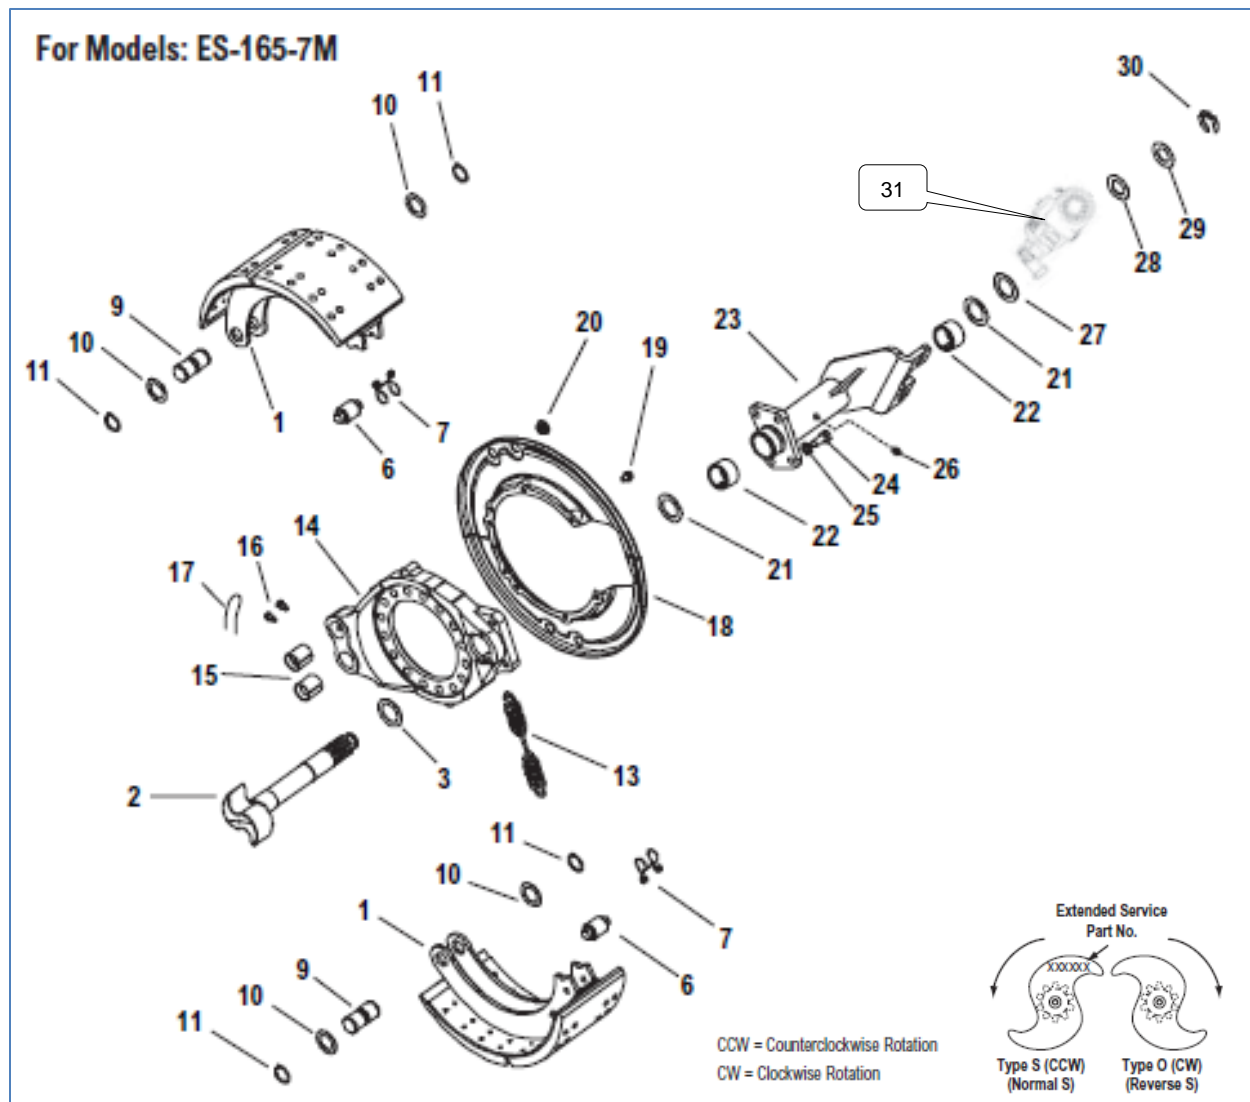

Heavy Duty

Item	Description	Qty Per Axle	Part Number		Notes
			Heavy Duty ES-165-7M 16.5"x7"		
1	Shoe & Lining	4	See Shoe and Lining Kits		
2	Camshaft CCW	1	NSS		See Camshaft & Bracket kit
2	Camshaft CW	1	NSS		See Camshaft & Bracket kit
3	Cam Head Washer	2	43943		
6	Roller	4	806234		
7	Retainer	4	808058		
9	Anchor Pin	4	NSS		Included in Minor Overhaul Kit
10	Flat Washer	8			
11	Snap Ring	8			
13	Spring	2			
14	Spider Cast Dual Anchor Pin	2	810175N		
15	Bushing	4	NSS		Included in Minor Overhaul Kit
16	Cap Screw	4			
17	Lock Wire	AR			
18	Dust Shield Kit	2	K041613		Includes Plug & Screws
19	Dust Shield Screw	12	804703		
20	Inspection Hole Plug	4	89899		
21	Seal	2	NSS		Included in Minor Overhaul Kit
22	Bush	4			
23	Cam bracket	2	NSS		See Camshaft & Bracket Kit
24	Cap Screw	8	38540		
25	Lock Washer	8	90414		
26	Grease Fitting	2	819790		
27	Washer	2	43943		
28	Shim Washer	AR	23570		0.030"
29	Shim Washer	AR	35428		0.060"
30	Snap Ring	2	K096296K		
Assemblies and Kits					
2,3, 21-23, 26-30	Camshaft & Bracket Kit		CCW	CW	
	Forward Axle	1	K131254	K131255	NEWAY
	Rear Axle	1	K131736	K131737	
	Forward Axle	1	K131738	K131739	KW6-ROD
	Rear Axle	1	K131740	K131741	
	Forward / Rear Axle	2	330088-HD	330089-HD	HENDRICKSON PAX
Forward / Rear Axle	2	326582-HD	326583-HD	AIRGLIDE	
1,6,7, 7-11,13, 15-17	Shoe and Lining Kits	2	812119N		Major Overhaul Kit (OE Part) ES600
	Shoe and Lining Kits	2	2SS812119N		Major Overhaul Kit (AM Part)
6-7, 9-11,13, 15-17	Roller and Spring Kit	2	812118		Minor Overhaul Kit
21-22,30	S-cam Bush and Seal Kit	2	1008047N		
Slack Adjuster					
31	Manual	2	73617		5.5" & 6.5"
31	Auto	2	900SA08602		5.5" Arm 1.5"x10Spline GUNITE

Note: Some of the above parts may only be available in a kit (NSS)

If you have any questions, please call Dana Australia on **1300 003 262** or e-mail aus.spicer@dana.com for more information.