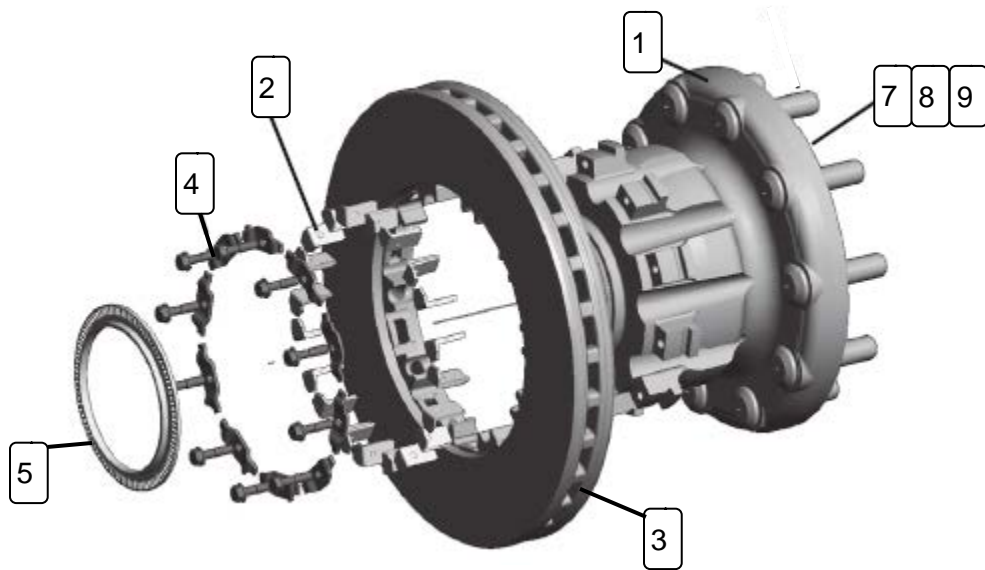

ILLUSTRATED PARTS LIST AXLES

DATE: 01/02/2021

For Axle Models: Axles fitted with the ADB22X Disc Brake and ConMet Hubs

Bendix Caliper ADB22X

STEER AXLE

Item	Description	Qty Per Axle	Part Number				Notes
			E-Series		D2000		
			LH	RH	LH	RH	
1	Caliper Assembly**	1	5015409	5015410	5015409	5015410	1, 12, 18
2	Shield Kit	1	802948		802948		
4	Guide Pin, Seal & Boot kit	2	803114		803114		5, 6, 7, 9, 10, 39, 40, 58, 68
12	Pad Kit	1	K070796		K070796		11, 12/1, 12/2, 26, 37, 44, 45, 61
13	Tappet and Boot kit	2	K092079		K092079		22, 161
18	Service Actuator	2	K028022		K028022		
26	Spring Clip (25 per kit)	2	803151		803151		
37	Adjuster Caps	2	802456		802456		
61	Shear Adapter (10 per kit)	2	802455		802455		

Note: A number of Items are only available as part of a kit, see **Notes** column for listing.

**The Caliper Assembly is a complete brake assembly with pads and actuator.

DRIVE AXLE

Item	Description	Qty Per Axle	Part Number				Notes
			Neway		Airglide		
			LH	RH	LH	RH	
1	Caliper Assembly Fwd.**	1	K047615	K047614	K047611	K047610	1, 12, 35
1	Caliper Assembly Rear**		K047615	K047614	K047613	K047612	
2	Shield Kit	1	803130		803130		
4	Guide Pin, Seal & Boot kit	2	803114		803114		5, 6, 7, 9, 10, 39, 40, 58, 68
12	Pad Kit	1	K070796		K070796		11, 12/1, 12/2, 26, 37, 44, 45, 61
13	Tappet and Boot kit	2	K092079		K092079		22, 161
35	Spring Brake	2	K132352		K132352		(K025670 -OE)
26	Spring Clip (25 per kit)	2	803151		803151		
37	Adjuster Caps	2	802456		802456		
61	Shear Adapter (10 per kit)	2	802455		802455		

Note: A number of Items are only available as part of a kit, see **Notes** column for listing.

**The Caliper Assembly is a complete brake assembly with pads and actuator.

ConMet Preset Hub

STEER AXLE

DRIVE AXLE