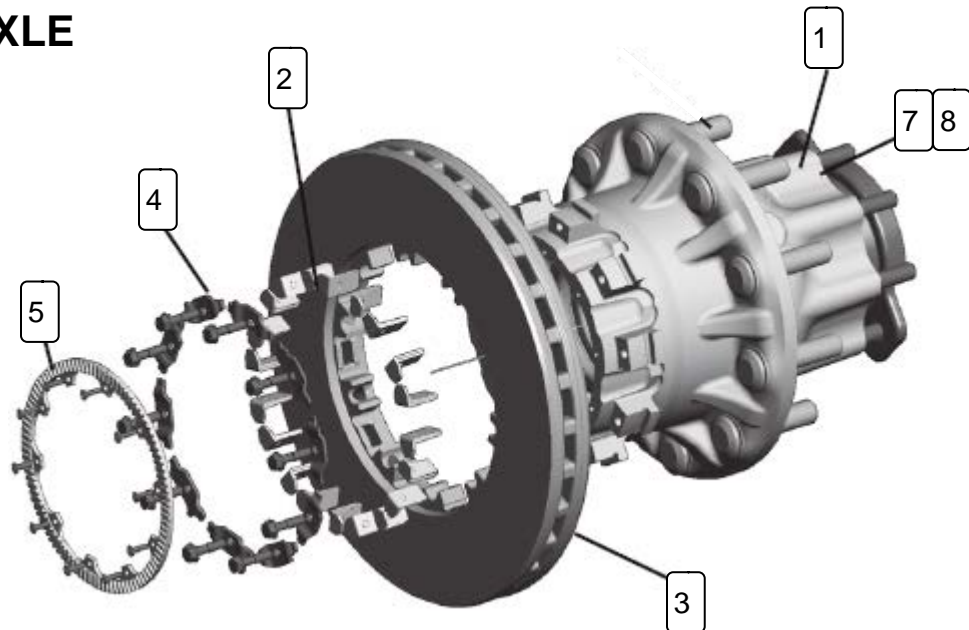

Note: A number of Items are only available as part of a kit, see **Notes** column for listing.

**The Caliper Assembly is a complete brake assembly with pads and actuator.

DRIVE AXLE

Item	Description	Qty Per Axle	Part Number				Notes
			Neway		Airglide		
			LH	RH	LH	RH	
1	Caliper Assembly Fwd.**	1	K047615	K047614	K047611	K047610	1, 12, 35
1	Caliper Assembly Rear**		K047615	K047614	K047613	K047612	
2	Shield Kit	1	803130		803130		
4	Guide Pin, Seal & Boot kit	2	803114		803114		5, 6, 7, 9, 10, 39, 40, 58, 68
12	Pad Kit	1	K070796		K070796		11, 12/1, 12/2, 26, 37, 44, 45, 61
13	Tappet and Boot kit	2	K092079		K092079		22, 161
35	Spring Brake	2	K132352		K132352		(K025670 -OE)
26	Spring Clip (25 per kit)	2	803151		803151		
37	Adjuster Caps	2	802456		802456		
61	Shear Adapter (10 per kit)	2	802455		802455		

Note: A number of Items are only available as part of a kit, see **Notes** column for listing.

**The Caliper Assembly is a complete brake assembly with pads and actuator.

ConMet Preset Hub

STEER AXLE

DRIVE AXLE

STEER AXLE

Item	Description	Qty Per Axle	Part Number		Notes
			E-Series	D2000	
1	Hub & Rotor Asst Alum.	2	10082993		2,3,4,5,8,10
1	Hub & Rotor Asst Cast Iron.		10083005	10083011	2,3,4,5,8,10
2,4	Rotor Attaching Kit	2	K037767	K037767	
3	Splined Disc Rotor	2	802569	802569	
5	ABS Ring Service kit	2	10009780	107912	
7	ConMet Wheel Brg. Kit	2	10081727	10081728	
8	Wheel Seal and Spacer Kit	2	10081518	10081519	
9	Hubcap	2	CR1612	WC-01-016	