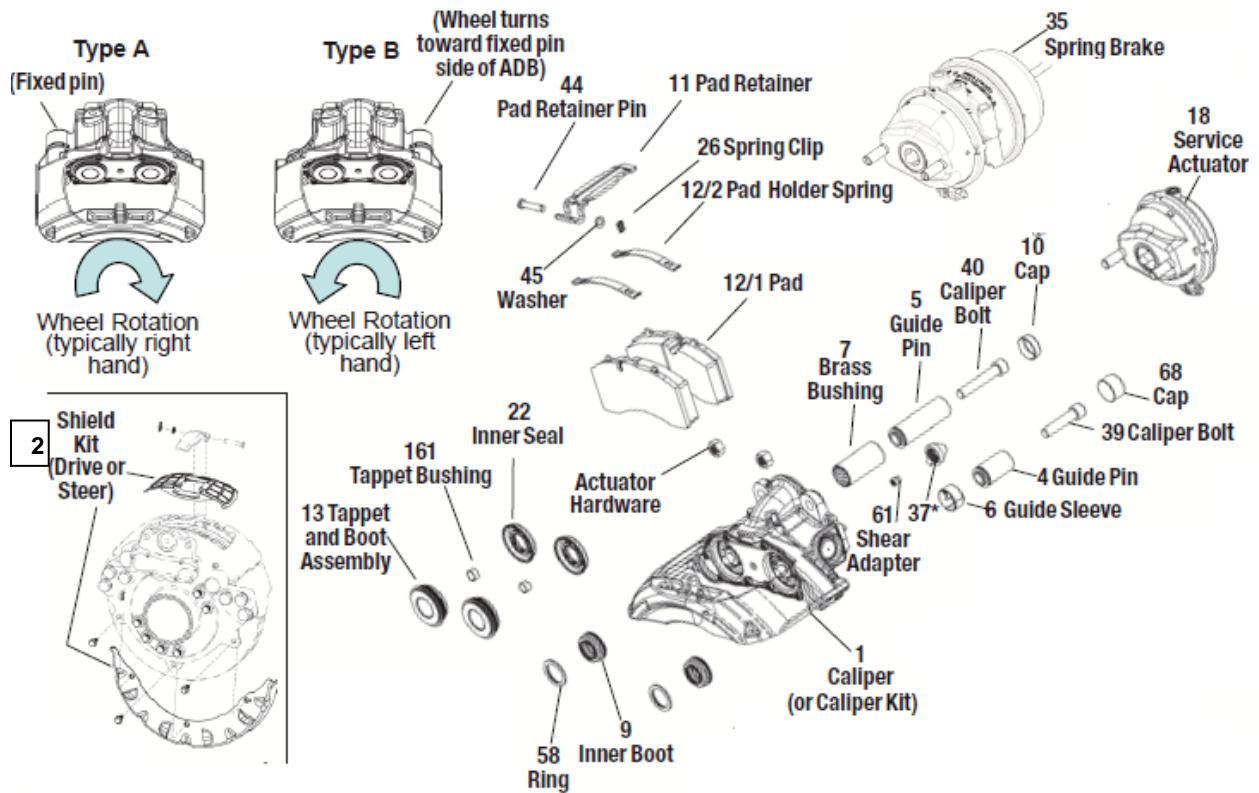

ILLUSTRATED PARTS LIST AXLES

DATE: 01/02/2021

For Axle Models: Axles fitted with the ADB22X Disc Brake and ConMet Hubs

Bendix Caliper ADB22X

STEER AXLE

Item	Description	Qty Per Axle	Part Number				Notes
			E-Series		D2000		
			LH	RH	LH	RH	
1	Caliper Assembly**	1	5015409	5015410	5015409	5015410	1, 12, 18
2	Shield Kit	1	802948		802948		
4	Guide Pin, Seal & Boot kit	2	803114		803114		5, 6, 7, 9, 10, 39, 40, 58, 68
12	Pad Kit	1	K070796		K070796		11, 12/1, 12/2, 26, 37, 44, 45, 61
13	Tappet and Boot kit	2	K092079		K092079		22, 161
18	Service Actuator	2	K028022		K028022		
26	Spring Clip (25 per kit)	2	803151		803151		
37	Adjuster Caps	2	802456		802456		
61	Shear Adapter (10 per kit)	2	802455		802455		

Note: A number of Items are only available as part of a kit, see **Notes** column for listing.

**The Caliper Assembly is a complete brake assembly with pads and actuator.

DRIVE AXLE

Item	Description	Qty Per Axle	Part Number				Notes
			Neway		Airglide		
			LH	RH	LH	RH	
1	Caliper Assembly Fwd.**	1	K047615	K047614	K047611	K047610	1, 12, 35
1	Caliper Assembly Rear**		K047615	K047614	K047613	K047612	
2	Shield Kit	1	803130		803130		
4	Guide Pin, Seal & Boot kit	2	803114		803114		5, 6, 7, 9, 10, 39, 40, 58, 68
12	Pad Kit	1	K070796		K070796		11, 12/1, 12/2, 26, 37, 44, 45, 61
13	Tappet and Boot kit	2	K092079		K092079		22, 161
35	Spring Brake	2	K132352		K132352		(K025670 -OE)
26	Spring Clip (25 per kit)	2	803151		803151		
37	Adjuster Caps	2	802456		802456		
61	Shear Adapter (10 per kit)	2	802455		802455		

Note: A number of Items are only available as part of a kit, see **Notes** column for listing.

**The Caliper Assembly is a complete brake assembly with pads and actuator.

ConMet Preset Hub

STEER AXLE

DRIVE AXLE