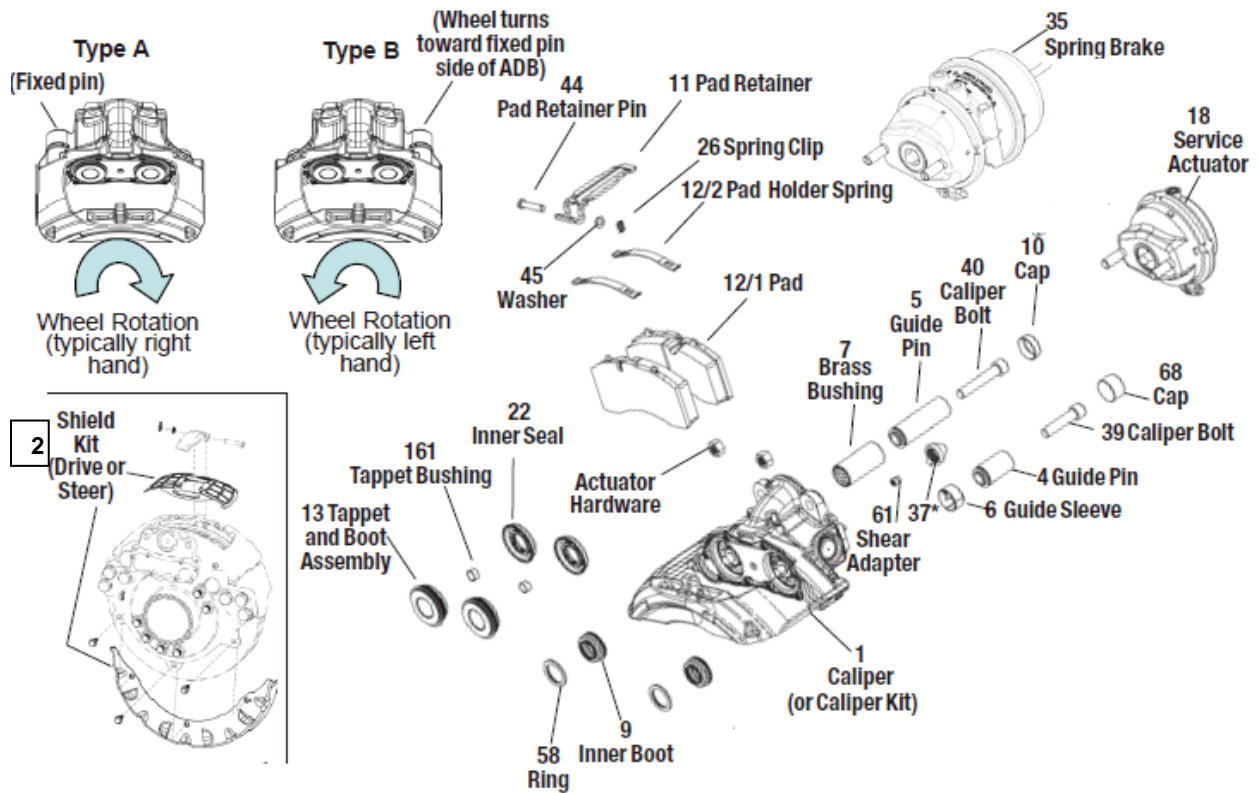

ILLUSTRATED PARTS LIST AXLES

DATE: 18/11/2021

For Axle Models: Axles fitted with the ADB22X Disc Brake and ConMet Hubs

Bendix Caliper ADB22X

STEER AXLE

Item	Description	Qty Per Axle	Part Number				Notes
			E-Series		D2000		
			LH	RH	LH	RH	
1	Caliper Assembly**	1	5015409	5015410	5015409	5015410	1, 12, 18
2	Shield Kit	1	802948		802948		
4	Guide Pin, Seal & Boot kit	2	803114		803114		5, 6, 7, 9, 10, 39, 40, 58, 68
12	Pad Kit	1	K070796		K070796		11, 12/1, 12/2, 26, 37, 44, 45, 61
13	Tappet and Boot kit	2	K092079		K092079		22, 161
18	Service Actuator	2	K028022		K028022		
26	Spring Clip (25 per kit)	2	803151		803151		
37	Adjuster Caps	2	802456		802456		
61	Shear Adapter (10 per kit)	2	802455		802455		

Note: A number of Items are only available as part of a kit, see **Notes** column for listing.
 **The Caliper Assembly is a complete brake assembly with pads and actuator.

DRIVE AXLE

Item	Description	Qty Per Axle	Part Number				Notes
			Neway		Airglide		
			LH	RH	LH	RH	
1	Caliper Assembly Fwd.**	1	K047615	K047614	K047611	K047610	1, 12, 35
1	Caliper Assembly Rear**		K047615	K047614	K047613	K047612	
2	Shield Kit	1	803130		803130		
4	Guide Pin, Seal & Boot kit	2	803114		803114		5, 6, 7, 9, 10, 39, 40, 58, 68
12	Pad Kit	1	K070796		K070796		11, 12/1, 12/2, 26, 37, 44, 45, 61
13	Tappet and Boot kit	2	K092079		K092079		22, 161
35	Spring Brake	2	K132352		K132352		(K025670 -OE)
26	Spring Clip (25 per kit)	2	803151		803151		
37	Adjuster Caps	2	802456		802456		
61	Shear Adapter (10 per kit)	2	802455		802455		

Note: A number of Items are only available as part of a kit, see **Notes** column for listing.
 **The Caliper Assembly is a complete brake assembly with pads and actuator.

ConMet Preset Hub

STEER AXLE

DRIVE AXLE