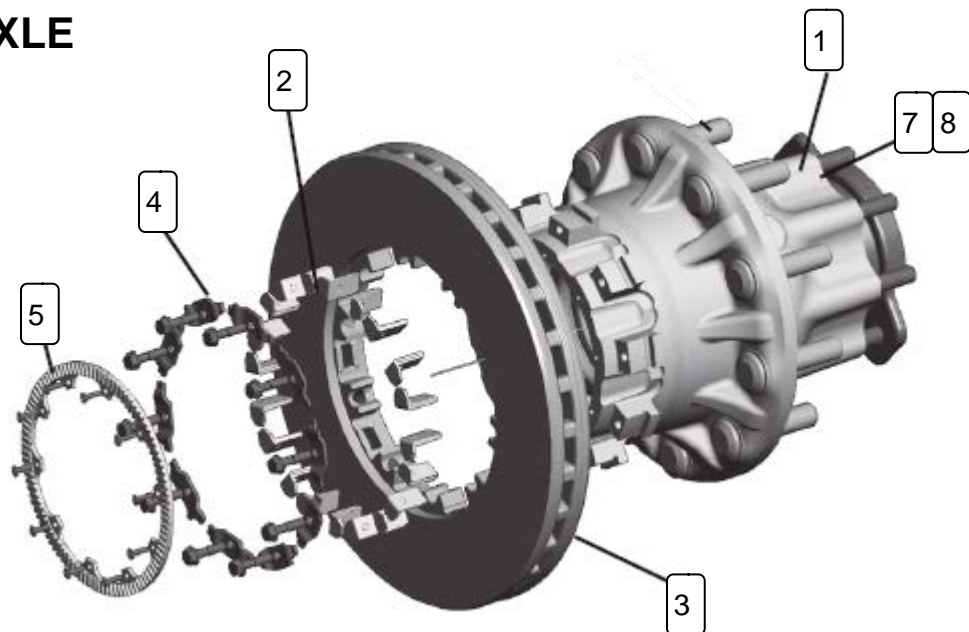

ILLUSTRATED PARTS LIST AXLES

DATE: 18/11/2021

For Axle Models: Axles fitted with the ADB22X Disc Brake and ConMet Hubs

Bendix Caliper ADB22X

STEER AXLE

Item	Description	Qty Per Axle	Part Number				Notes
			E-Series		D2000		
			LH	RH	LH	RH	
1	Caliper Assembly**	1	5015409	5015410	5015409	5015410	1, 12, 18
2	Shield Kit	1	802948		802948		
4	Guide Pin, Seal & Boot kit	2	803114		803114		5, 6, 7, 9, 10, 39, 40, 58, 68
12	Pad Kit	1	K070796		K070796		11, 12/1, 12/2, 26, 37, 44, 45, 61
13	Tappet and Boot kit	2	K092079		K092079		22, 161
18	Service Actuator	2	K028022		K028022		
26	Spring Clip (25 per kit)	2	803151		803151		
37	Adjuster Caps	2	802456		802456		
61	Shear Adapter (10 per kit)	2	802455		802455		

Note: A number of Items are only available as part of a kit, see **Notes** column for listing.
 **The Caliper Assembly is a complete brake assembly with pads and actuator.

DRIVE AXLE

Item	Description	Qty Per Axle	Part Number				Notes
			Neway		Airglide		
			LH	RH	LH	RH	
1	Caliper Assembly Fwd.**	1	K047615	K047614	K047611	K047610	1, 12, 35
1	Caliper Assembly Rear**		K047615	K047614	K047613	K047612	
2	Shield Kit	1	803130		803130		
4	Guide Pin, Seal & Boot kit	2	803114		803114		5, 6, 7, 9, 10, 39, 40, 58, 68
12	Pad Kit	1	K070796		K070796		11, 12/1, 12/2, 26, 37, 44, 45, 61
13	Tappet and Boot kit	2	K092079		K092079		22, 161
35	Spring Brake	2	K132352		K132352		(K025670 -OE)
26	Spring Clip (25 per kit)	2	803151		803151		
37	Adjuster Caps	2	802456		802456		
61	Shear Adapter (10 per kit)	2	802455		802455		

Note: A number of Items are only available as part of a kit, see **Notes** column for listing.
 **The Caliper Assembly is a complete brake assembly with pads and actuator.

ConMet Preset Hub

STEER AXLE

DRIVE AXLE