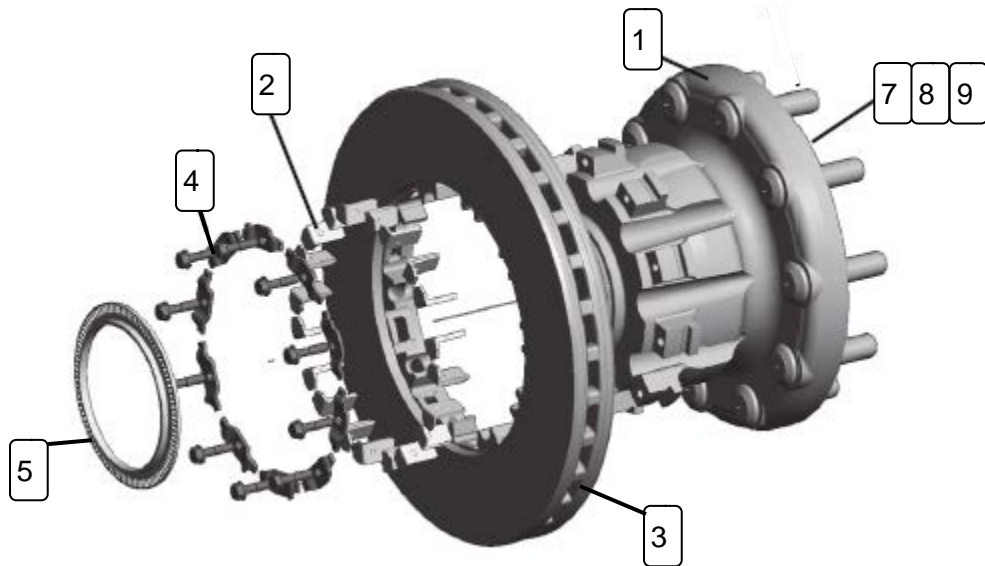

ILLUSTRATED PARTS LIST AXLES

DATE: 18/11/2021

For Axle Models: Axles fitted with the ADB22X Disc Brake and ConMet Hubs

Bendix Caliper ADB22X

STEER AXLE

Item	Description	Qty Per Axle	Part Number				Notes
			E-Series		D2000		
			LH	RH	LH	RH	
1	Caliper Assembly**	1	5015409	5015410	5015409	5015410	1, 12, 18
2	Shield Kit	1	802948		802948		
4	Guide Pin, Seal & Boot kit	2	803114		803114		5, 6, 7, 9, 10, 39, 40, 58, 68
12	Pad Kit	1	K070796		K070796		11, 12/1, 12/2, 26, 37, 44, 45, 61
13	Tappet and Boot kit	2	K092079		K092079		22, 161
18	Service Actuator	2	K028022		K028022		
26	Spring Clip (25 per kit)	2	803151		803151		
37	Adjuster Caps	2	802456		802456		
61	Shear Adapter (10 per kit)	2	802455		802455		

Note: A number of Items are only available as part of a kit, see **Notes** column for listing.
 **The Caliper Assembly is a complete brake assembly with pads and actuator.

DRIVE AXLE

Item	Description	Qty Per Axle	Part Number				Notes
			Neway		Airglide		
			LH	RH	LH	RH	
1	Caliper Assembly Fwd.**	1	K047615	K047614	K047611	K047610	1, 12, 35
1	Caliper Assembly Rear**		K047615	K047614	K047613	K047612	
2	Shield Kit	1	803130		803130		
4	Guide Pin, Seal & Boot kit	2	803114		803114		5, 6, 7, 9, 10, 39, 40, 58, 68
12	Pad Kit	1	K070796		K070796		11, 12/1, 12/2, 26, 37, 44, 45, 61
13	Tappet and Boot kit	2	K092079		K092079		22, 161
35	Spring Brake	2	K132352		K132352		(K025670 -OE)
26	Spring Clip (25 per kit)	2	803151		803151		
37	Adjuster Caps	2	802456		802456		
61	Shear Adapter (10 per kit)	2	802455		802455		

Note: A number of Items are only available as part of a kit, see **Notes** column for listing.
 **The Caliper Assembly is a complete brake assembly with pads and actuator.

ConMet Preset Hub

STEER AXLE

DRIVE AXLE