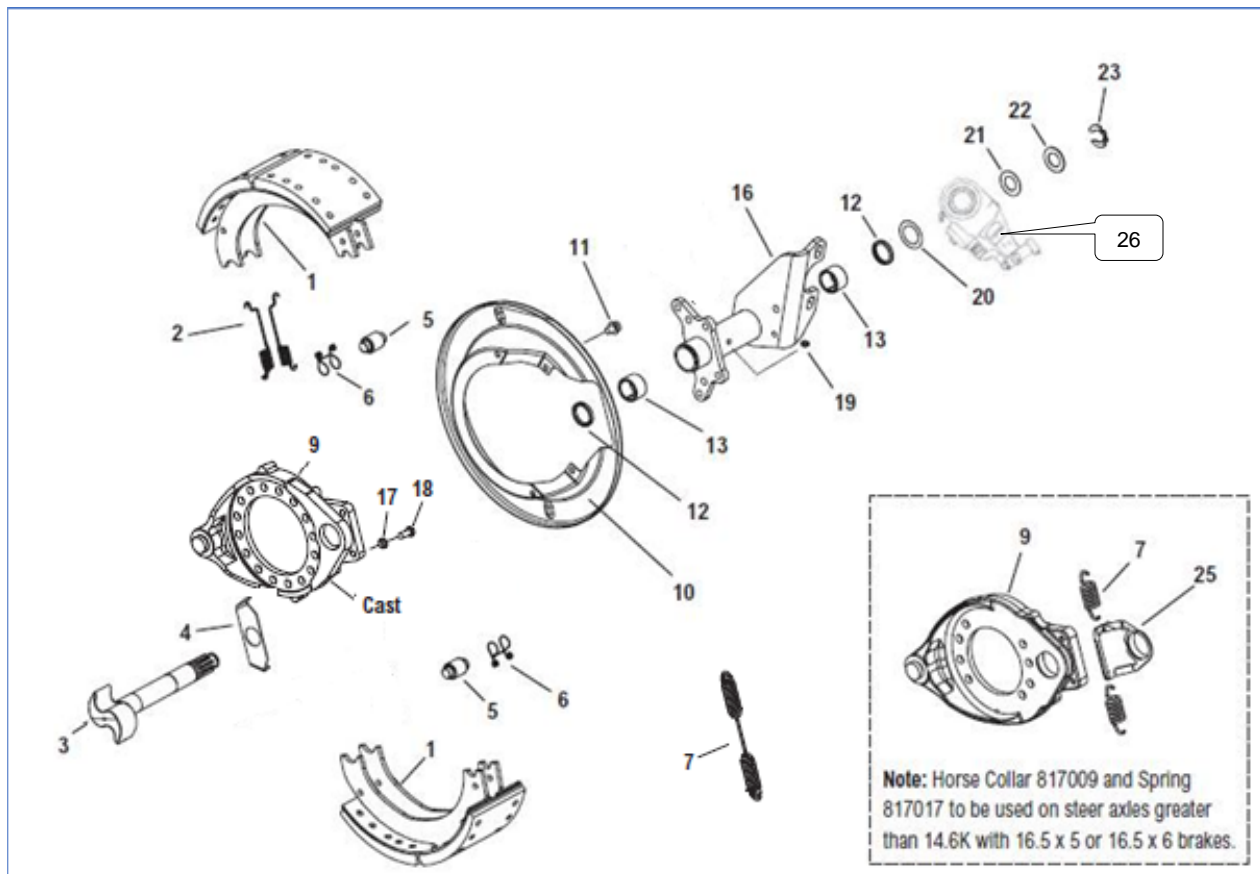

DA0121001Rev4

ILLUSTRATED PARTS LIST STEER AXLE

DATE: 01/02/2021

For Axle Models: E-Series & D2000F

Drum Brake for Steer Axle (Bendix)

Item	Description	Qty Per Axle	Part Number		Notes
			E-Series 16.5"x5"	D2000F 16.5"x6"	
1	Shoe & Lining	4	819756	819766	ES600 Lining
2	Spring	4	819725	819725	
3	Camshaft LH	1	817634	K100050	
3	Camshaft RH	1	817635	K100051	
4	Cam Head Washer	2	806380	806380	
5	Roller	4	806234	806234	
6	Retainer	4	808058	808058	
7	Spring	4	-	817017	Red (Horse Collar)
7	Spring	2	818278	-	
9	Spider LH	1	974862	-	For T360
9	Spider RH	1	974863	-	For T360
9	Spider LH	1	811622	818774	
9	Spider RH	1	811623	818775	
10	Dust shield RH	1	973955	NSS	See kit below
10	Dust shield LH	1	973955	NSS	See kit below
11	Dust shield screw	8	804703	804703	
12	Grease Seal	4	79903	79903	Use kit below
13	Camshaft Bushing	4	1000035	1000035	Use kit below
16	S-cam bracket Assy RH	1	975787	K098855	
16	S-cam bracket Assy LH	1	975786	K098854	
17	Bracket Mounting Lock washer	8	90414	90414	
18	Bracket Mounting Cap screw	8	38540	38540	
19	Grease Fitting	2	819790	819790	
20	Slack Adjuster Inner Washer	2	43943	43943	
21	Camshaft Shim Washer	AR	23570	23570	0.030"
22	Camshaft Shim Washer	AR	35428	35428	0.060"
23	Camshaft Retainer Snap ring	2	K096296K	K096296K	
25	Horse Collar	2	-	817009	
Assemblies and Kits					
1-25	Brake Assembly RH	1	331921	-	For T350
1-25	Brake Assembly LH	1	331920	-	For T350
1-25	Brake Assembly RH	1	327035	K147545	
1-25	Brake Assembly LH	1	327034	K147544	
1,2,5-7	Shoe and Lining Kits	2	K098123	K098125	Major Overhaul Kit (OE Part)
1,2,5-7	<i>Shoe and Lining Kits</i>	2	<i>2SS098123</i>	<i>2SS098125</i>	<i>Major Overhaul Kit (AM Part)</i>
2,5,7	Roller and Spring Kit	2	314147N	314147N	Minor Overhaul Kit
10,11	Dust Shield Kit RH	1	-	K046785	
10,11	Dust Shield Kit LH	1	-	K046786	
2,7	Spring Kit	2	316896	316895	
12,13,23	S-cam Bush and seal Kit	2	127808	127808	
Slack Adjuster					
26	Manual	2	73617	73617	5.5" , 6.5"
	Auto	2	900SA08602	900SA08602	5.5" 1.5"-10-Spline GUNITE