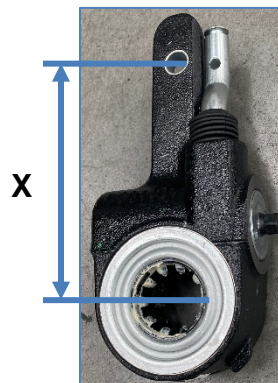

AXLE PARTS BULLETIN

DATE: 22/02/2021

For Axle Models: Drum Brake Steer and Drive

Brake Slack Adjusters

Dana Part No	Type	Spline	X	Axle	Comments
73617	Manual	10 x 1.5"	5.5" & 6.5"	Steer & Drive	
288753		28 x 1.5"	5.5" & 6.5"	Steer	
101289		28 x 1.5"	5.5" & 6.5"	Drive	
10-351		10 x 1.5"	5.5", 6.5" & 7"	Steer	
900SA08602	Auto	10 x 1.5"	5.5"	Steer & Drive	
A24-3275H1152A		28 x 1.5"	5.5"	Steer	SA & Clevis Kit ordered separately
A24-3275M1079		28 x 1.5"	5.5"	Drive	
509-10564**		10 x 1.5"	5" & 6"	Steer	Alternate Part number: 815789
509-10565**		10 x 1.5"	5.5" & 6.5"	Drive	Alternate Part number: 815790

**Note: Anchor bracket 815803 is separate.

5/8 to 1/2 Clevis bush
452-10058

If you have any questions, please call Dana Australia on **1300 003 262** or e-mail aus.spicer@dana.com for more information.