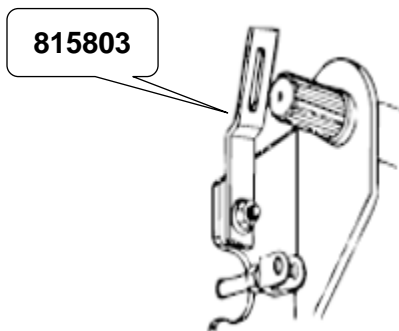

AXLE PARTS BULLETIN

DATE: 22/02/2021

For Axle Models: Drum Brake Steer and Drive

Brake Slack Adjusters

Dana Part No	Type	Spline	X	Axle	Comments
73617	Manual	10 x 1.5"	5.5" & 6.5"	Steer & Drive	
288753		28 x 1.5"	5.5" & 6.5"	Steer	
101289		28 x 1.5"	5.5" & 6.5"	Drive	
10-351		10 x 1.5"	5.5", 6.5" & 7"	Steer	
900SA08602	Auto	10 x 1.5"	5.5"	Steer & Drive	
A24-3275H1152A		28 x 1.5"	5.5"	Steer	SA & Clevis Kit ordered separately
A24-3275M1079		28 x 1.5"	5.5"	Drive	
509-10564**		10 x 1.5"	5" & 6"	Steer	Alternate Part number: 815789
509-10565**		10 x 1.5"	5.5" & 6.5"	Drive	Alternate Part number: 815790

**Note: Anchor bracket 815803 is separate.

5/8 to 1/2 Clevis bush
452-10058

If you have any questions, please call Dana Australia on **1300 003 262** or e-mail aus.spicer@dana.com for more information.